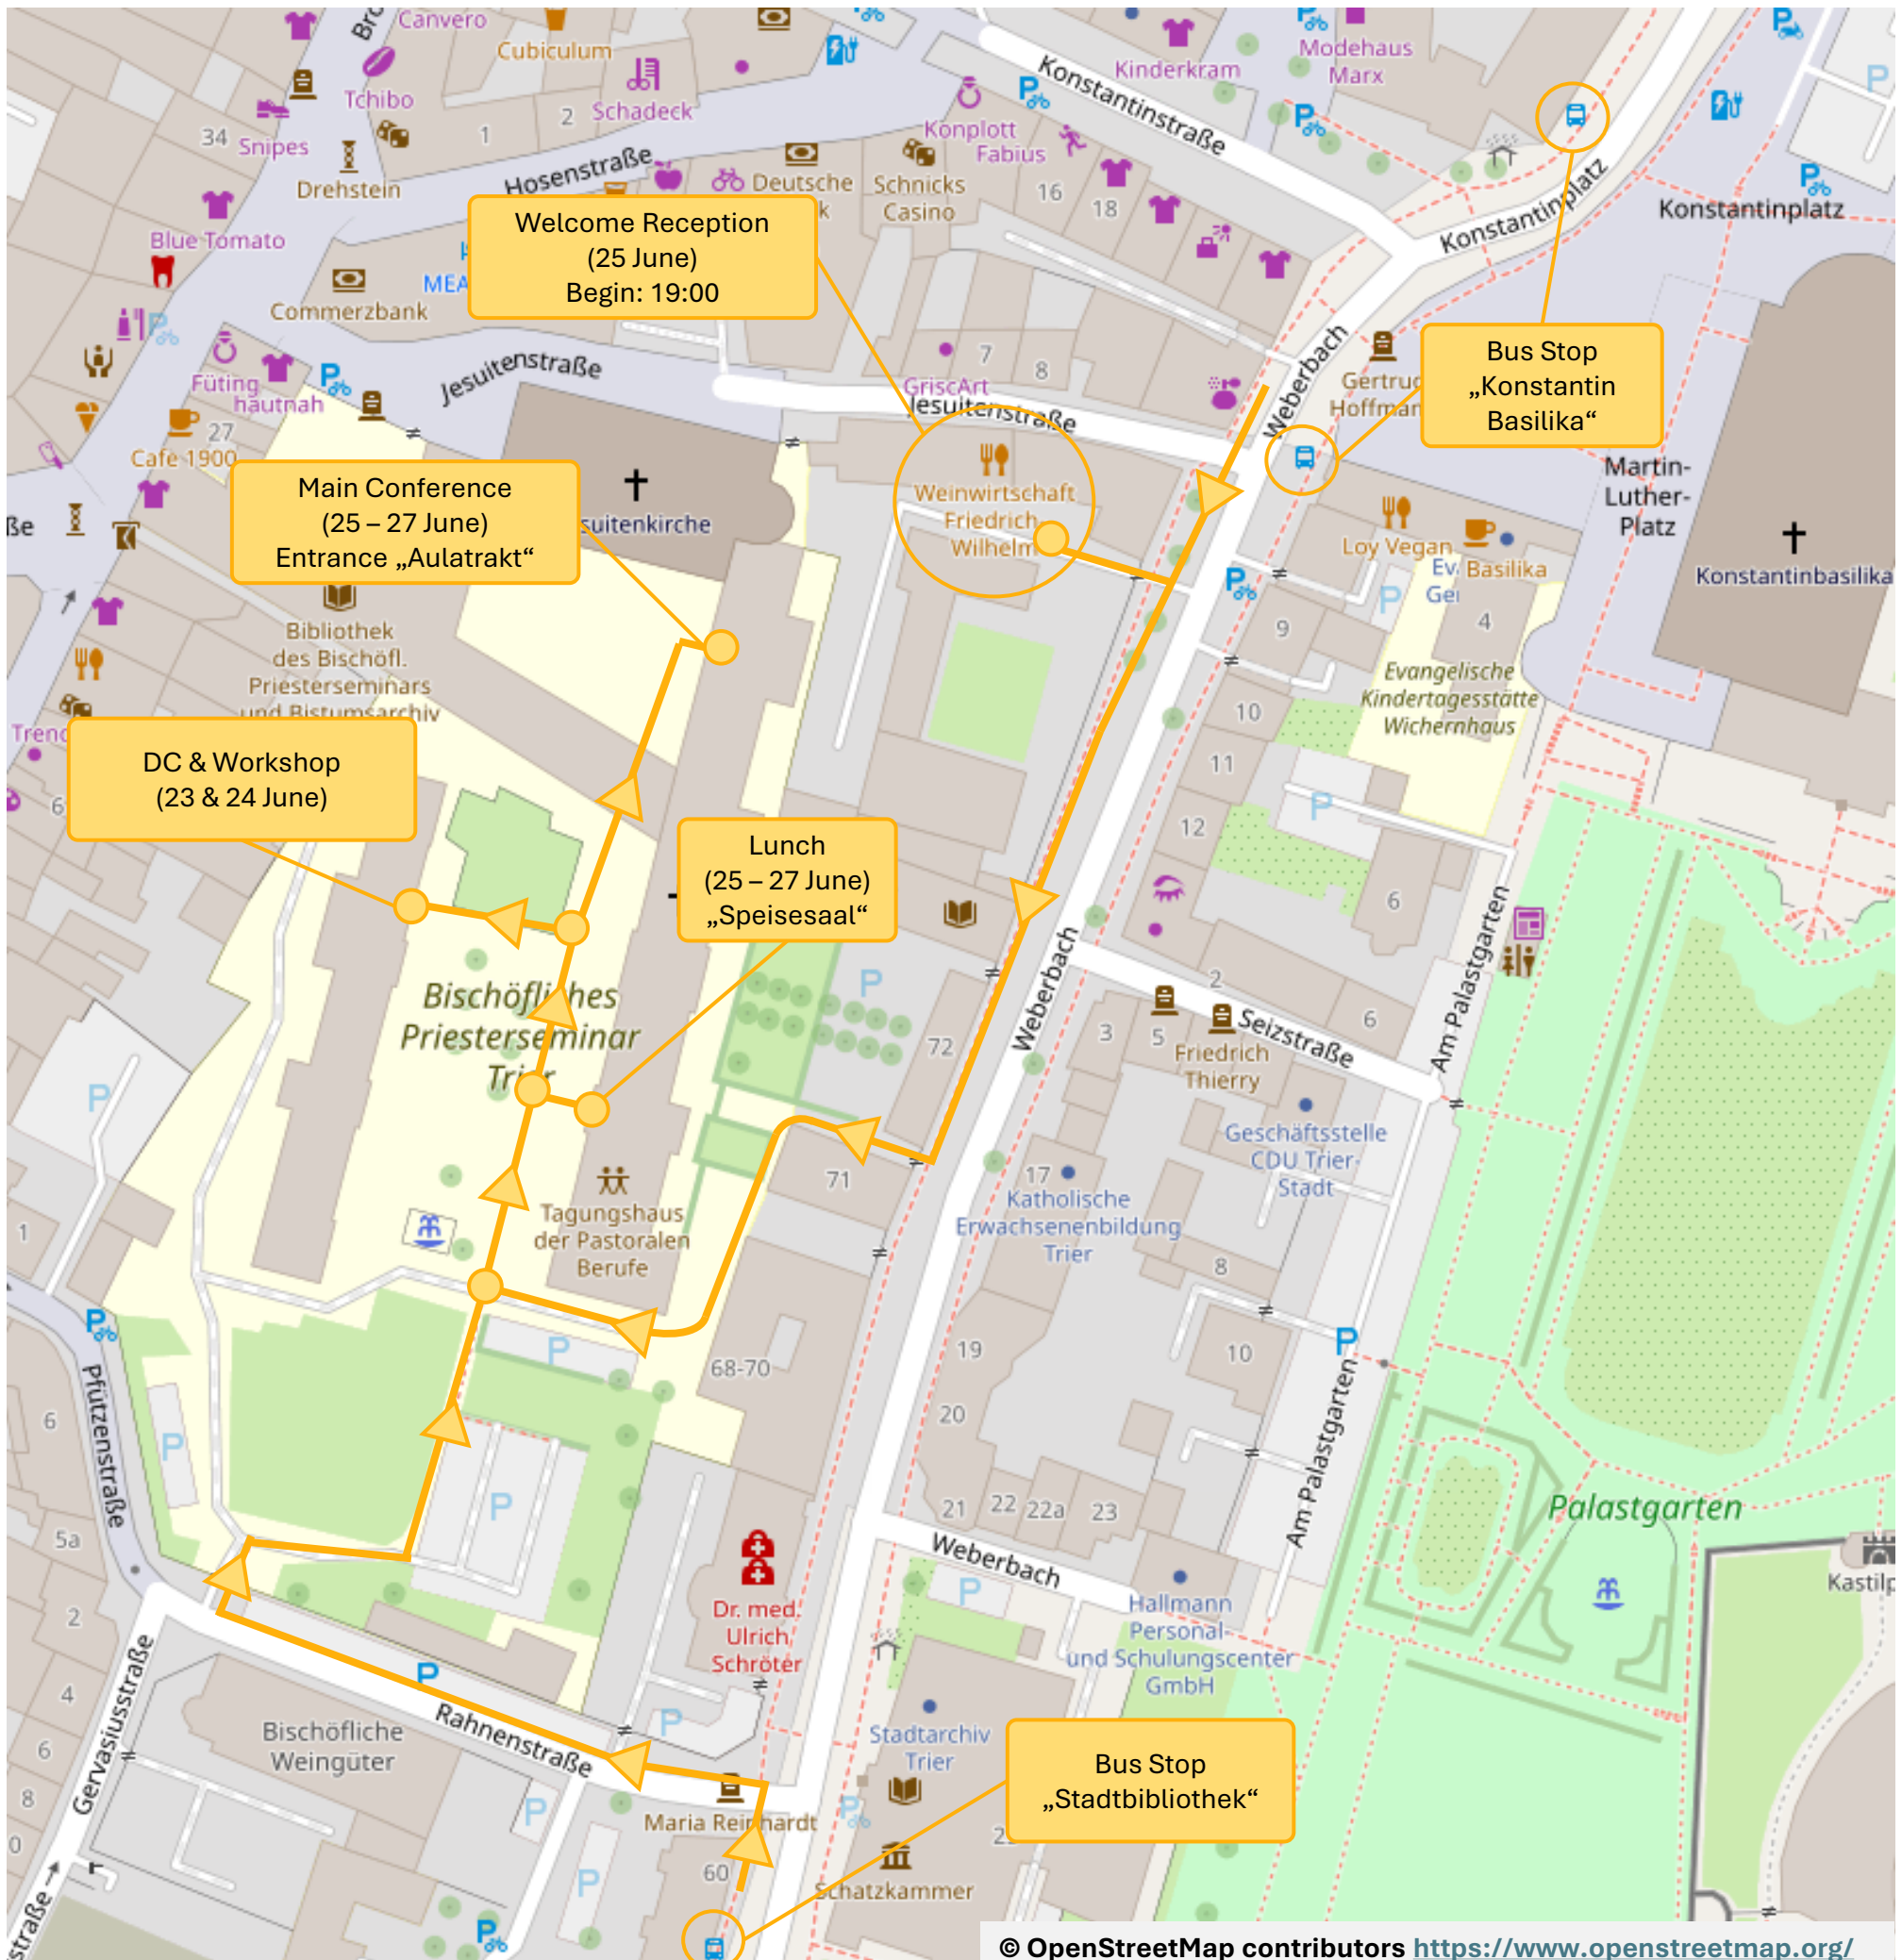

Directions Conference Venue

Walking from the indicated bus stops will be 4-5 min.

Address:

Tagungshaus der pastoralen Berufe
Jesuitenstraße 13
54290 Trier

Google Maps:

<https://maps.app.goo.gl/AuW361xGG37VYpht5>

June 26 – Dinner Directions

Possible ways to reach the dinner venue are the following:

1. *Walk*: You can take a nice walk from the conference venue to the dinner side. This takes around 35 – 40 min.
2. *Bus + Walk*: The alternative is to take a bus to the bus stop „Tiergarten“ plus a short walk from the bus stop to the vineyard „von Nell“. The bus will take 4-5 min., the walk from the bus stop to the vineyard will be around 10 min.